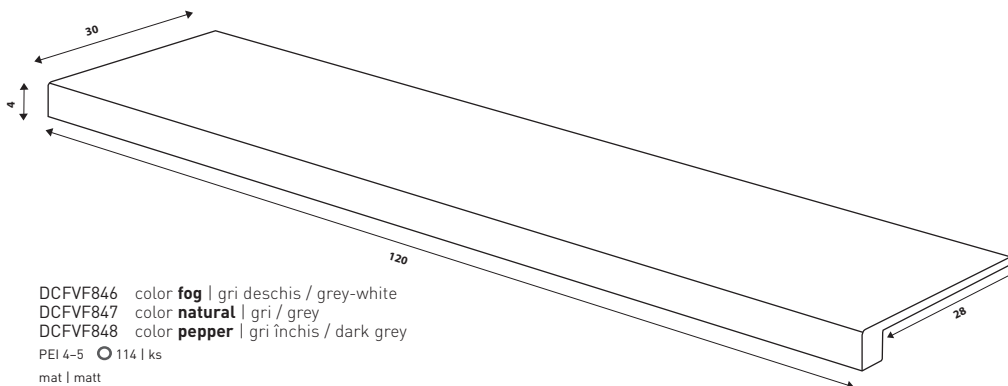

DCFVF846 color **fog** | gri deschis / grey-white
DCFVF847 color **natural** | gri / grey
DCFVF848 color **pepper** | gri închis / dark grey
PEI 4-5 114 | ks
mat | matt

5x5 | 30x30

R10

V3

9mm

30x120

R10

V3

9mm

60x60

60x7,2

R10

9mm

30x120

R10

V3

9mm