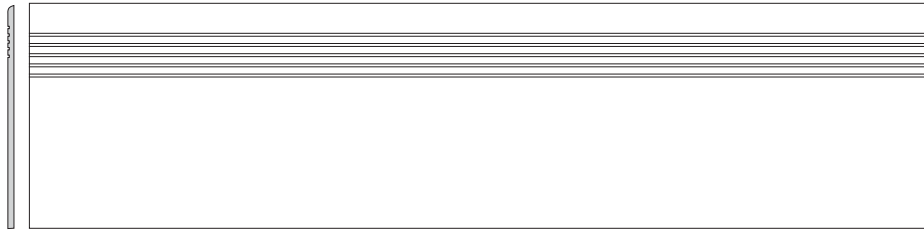

DDM05846 (SET)
PEI 5 72 | set
mat | matt
color **fog**
gri deschis / light grey

DDM05847 (SET)
PEI 4 72 | set
mat | matt
color **natural**
gri / grey

DDM05848 (SET)
PEI 4 72 | set
mat | matt
color **pepper**
gri închis / dark grey

DCPVF846 color **fog** | gri deschis / grey-white
DCPVF847 color **natural** | gri / grey
DCPVF848 color **pepper** | gri închis / dark grey
PEI 4-5 86 | ks
mat | matt