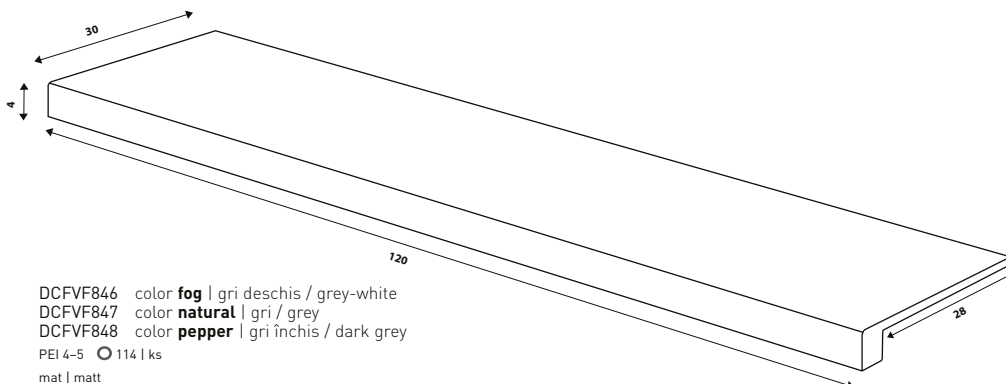

DCFVF846 color **fog** | gri deschis / grey-white
DCFVF847 color **natural** | gri / grey
DCFVF848 color **pepper** | gri închis / dark grey
PEI 4-5 114 | ks
mat | matt

5x5 | 30x30

30x120

60x60
60x7,2

30x120

News

Home

RAKO