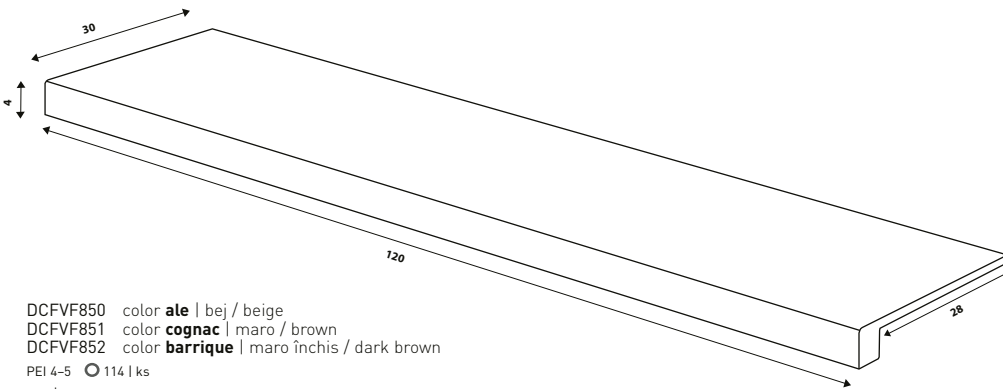

DCFVF850 color **ale** | bej / beige
DCFVF851 color **cognac** | maro / brown
DCFVF852 color **barrique** | maro închis / dark brown
PEI 4-5 114 | ks
mat | matt

30x120

60x7,2

30x120

News

Home

RAKO